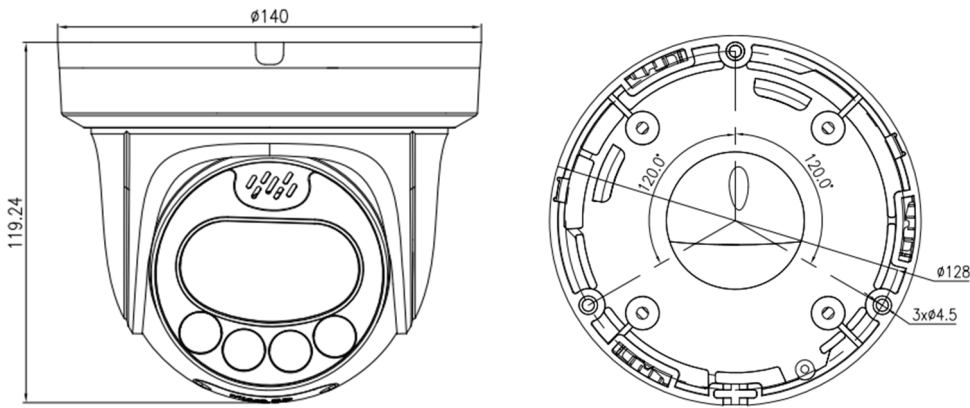

## Key Features

- 1/2.8" progressive scan CMOS
- Max. 8MP(3840×2160) @25/30fps resolution
- 4mm fixed lens
- WDR, 3D DNR, ROI, HLC, BLC, Defog
- Support face, human, vehicle detection and capture
- Smart events: intrusion, single line crossing, double line crossing, loitering, wrong way, people counting
- Built-in warm lights, illumination distance up to 30m
- 1/1 audio input/output, 1/1 alarm input/output
- Built-in microphone and speaker
- Built-in SD card slot, IP66, PoE

# Specification

Camera	
Image Sensor	1/2.8" Progressive Scan CMOS
Max. Resolution	8MP (3840×2160)
Electronic Shutter	Auto/Manual, 1/5 ~ 1/20,000s
Min. illumination	Color: 0.001 Lux (F1.0, AGC ON), 0 Lux with Light on
Day & Night	IR cut filter
Illumination Distance	Up to 30 m (98.4 ft)
Illumination On/Off Control	Auto/Manual
Pan/Tilt/Rotation Range	Pan: 0° ~ 355°, Tilt: 0° ~ 80°, Rotation: 0° ~ 360°
Lens	
Lens Type	Fixed focus
Iris	Fixed Iris
Focal Length	4 mm
F Number	F1.0
Angle of View	H: 81.5°, V: 44.8°
Video	
Streaming Capability	3 Streams
Stream/Frame Rate	Stream1: 3840×2160, 2592×1944, 2592×1520, 2560×1440, 2304×1296, 1920×1080, 1280×720 @ 25/30fps Stream2: D1, VGA, CIF @ 25/30fps Stream3: VGA, CIF, QVGA @ 25/30fps
Bit Rate Control	CBR/VBR
Bit Rate	Stream1: 200kbps~16Mbps Stream2: 100kbps~6Mbps Stream3: 100kbps~3Mbps
Region of Interest	Off/On (8 Zone, Rectangle)
Smart Encode	Support
Image	
Image Adjustment	Brightness, Sharpness, Contrast, Saturation adjustable
Aisle Mode	Support
Mirror	Support
White Balance	Auto/Manual
Day/Night Setting	Auto, Day, Night, Time
Smart Illumination	Support
Noise Reduction	2D/3D DNR
Image Enhancement	HLC, BLC, Defog
Wide Dynamic Range	True WDR
S/N Ratio	55dB
Motion Detection	Support
Privacy Masking	Support

## Dimensions (mm)