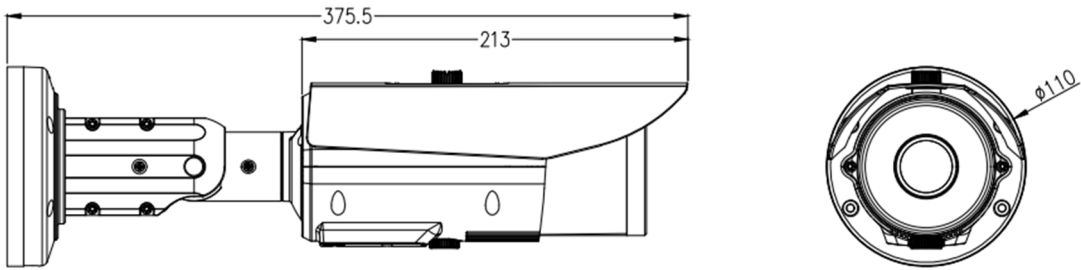

Dimensions (mm)

Accessories

Optional:

SN-CBK649B
Junction Box