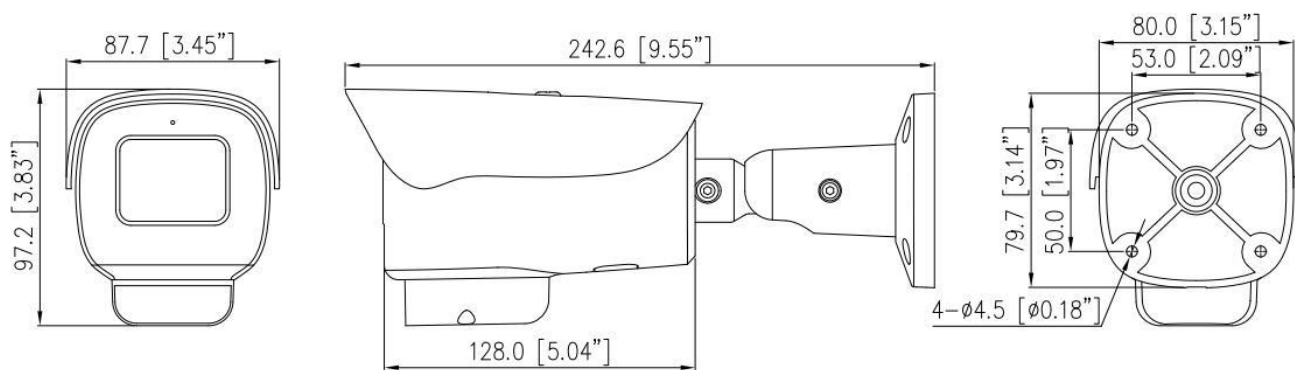

# Specification

Camera					
Image Sensor	1/2.8" Progressive Scan CMOS				
Max. Resolution	2MP (1920 × 1080)				
Electronic Shutter	Auto/Manual, 1/5 to 1/20,000 s				
Min. illumination	Color: 0.01 Lux @ (F1.6, AGC ON), B/W: 0 Lux @ (IR LED ON)				
Day & Night	IR cut filter				
Angle Adjustment	Pan: 0° to 360°, Tilt: 0° to 90°, Rotation: 0° to 360°				
Lens					
Lens Type	Motorized focus				
Iris	Fixed Iris				
Focal Length	2.7 to 13.5 mm				
F Number	F1.6				
Angle of View	H: 101° to 28°, V: 54° to 16°				
DORI					
DORI Distance	Lens	Detect	Observe	Recognize	Identify
	Wide	48 m (157.5 ft)	19.2 m (63 ft)	9.6 m (31.5 ft)	4.8 m (15.7 ft)
	Tele	152 m (498.7 ft)	60.8 m (199.5 ft)	30.4 m (99.7 ft)	15.2 m (49.9 ft)
Illuminator					
Illuminator Type	IR				
Illumination Distance	Up to 50 m (164.0 ft)				
Illumination On/Off Control	Auto/Manual				
Video					
Streaming Capability	3 Streams				
Stream/Frame Rate	Stream1: 1920 × 1080, 1280 × 720 @25/30 fps Stream2: D1, VGA, 640 × 360, CIF, QVGA @25/30 fps Stream3: VGA, CIF, QVGA @25/30 fps				
Bit Rate Control	CBR/VBR				
Bit Rate	Stream1: 200 kbps to 12 Mbps Stream2: 100 kbps to 6 Mbps Stream3: 100 kbps to 3 Mbps				
Region of Interest	Off/On (8 areas, Rectangle)				
Smart Encode	Support				
Audio					
Compression	G.711, RAW_PCM				
Bit Rate	64Kbps (G.711), 128Kbps (RAW_PCM)				
Image					
Image Adjustment	Brightness, Sharpness, Contrast, Saturation adjustable				
Aisle Mode	Support				
Mirror	Support				

## Dimensions (mm)